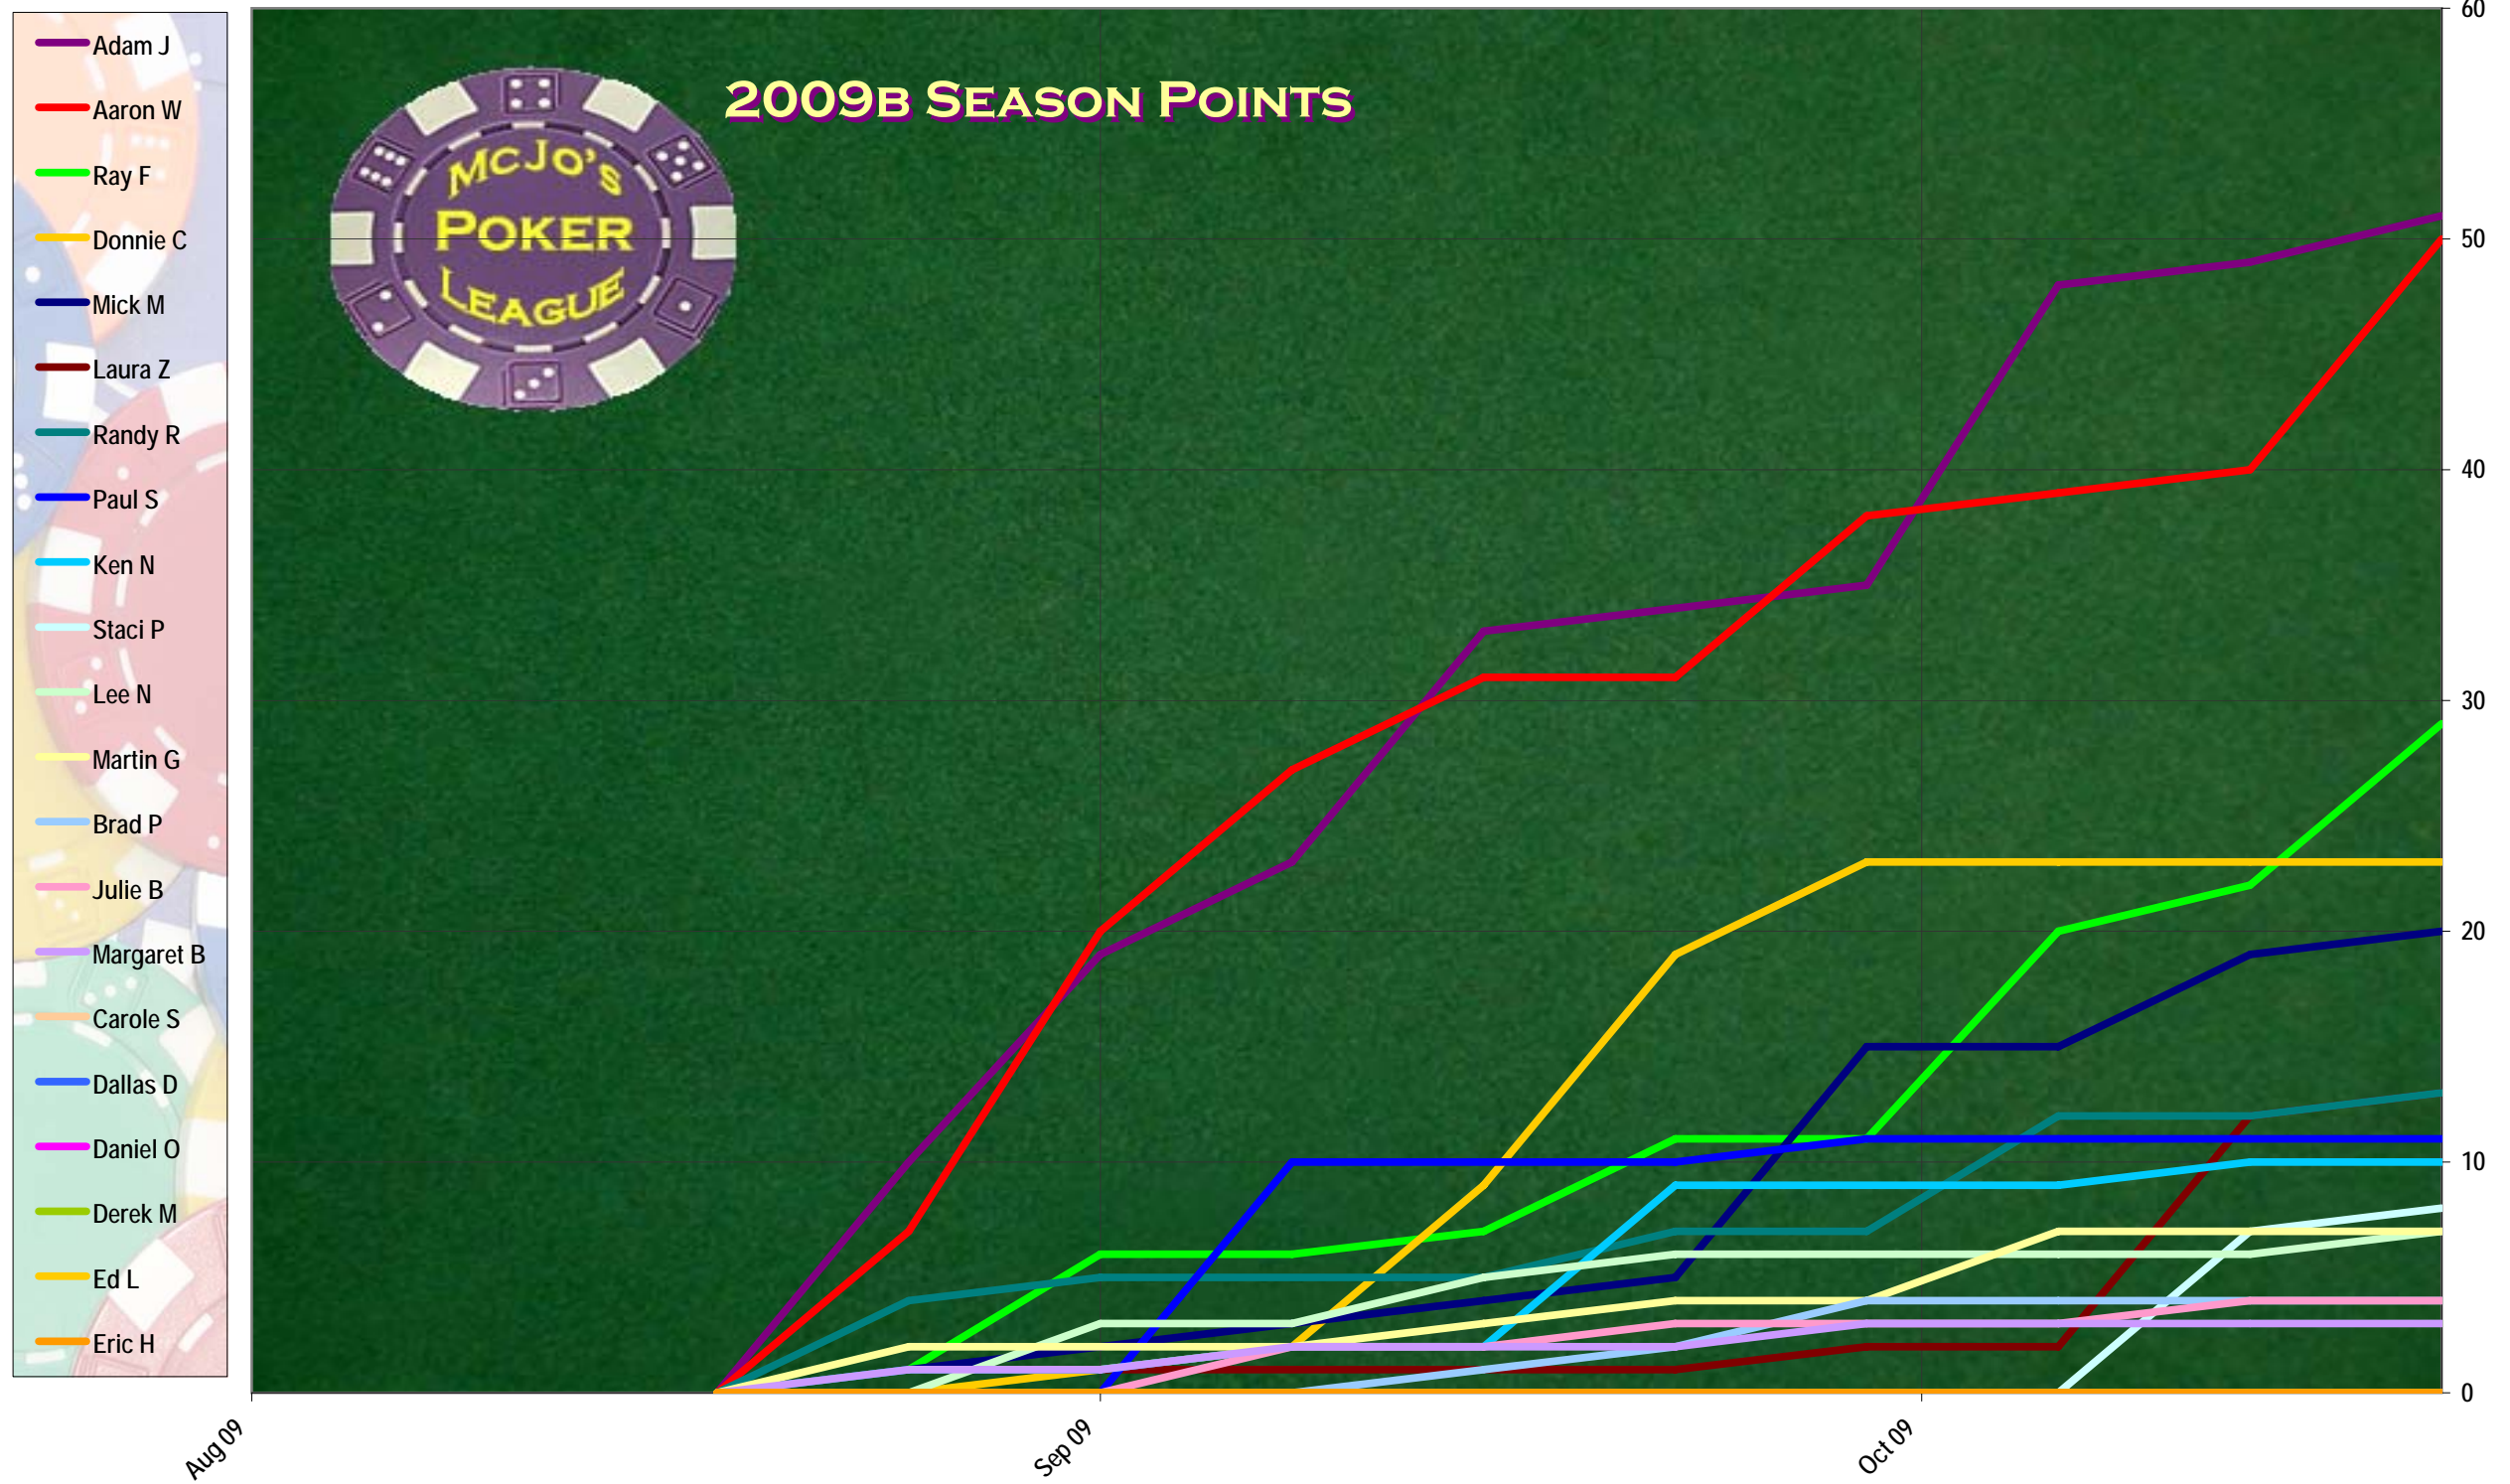

2009B SEASON POINTS

Aug 09

Sep 09

Oct 09